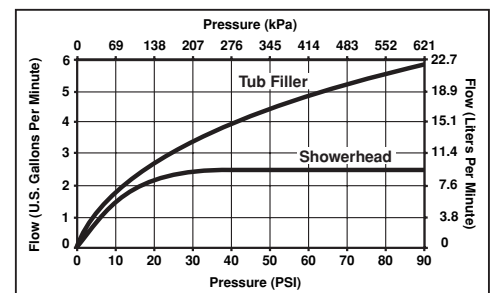

55 E. 111th Street, Indianapolis, Indiana 46280
395 Matheson Blvd. E., Mississauga, ON L4Z 2H2
© 2007 Masco Corporation of Indiana

Delta reserves the right (1) to make changes in specifications and materials, and (2) to change or discontinue models, both without notice or obligation. Dimensions are for reference only. See current full-line price book or www.specselect.com for finish options and product availability.