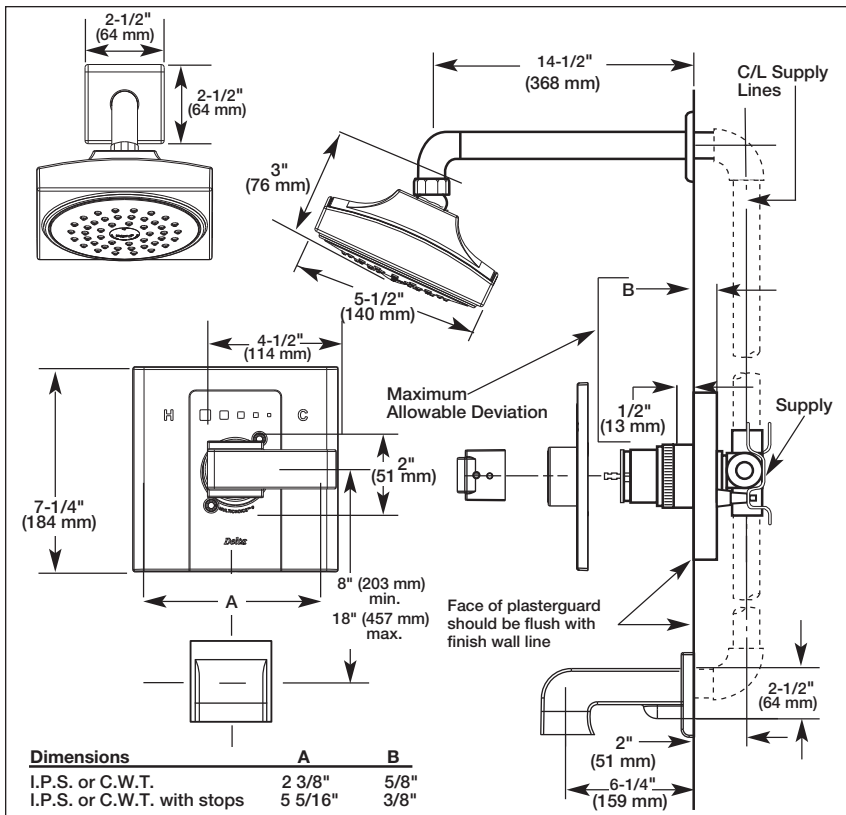

## TUB AND SHOWER FAUCET TRIM

- Arzo<sup>®</sup> Series
- Valve Only Trim (T14086)
- Tub Only Trim (T14186)
- Shower Only Trim (T14286)
- Tub/Shower Trim – Pull-Down Tub Spout (T14486)
- Single Handle

Submitted Model No.: \_\_\_\_\_

### STANDARD SPECIFICATIONS:

- Pressure balanced single handle bath mixing valve trim.
- Lever handle.
- For use with MultiChoice<sup>®</sup> Universal rough valve body (R10000 series).
- Temperature only controlled with handle.
- Field adjustable to limit handle rotation into hot water zone.
- 120° maximum handle rotation.
- All parts shall be replaceable from the front of the valve.
- Single function spray/Touch-Clean<sup>®</sup> Showerhead.